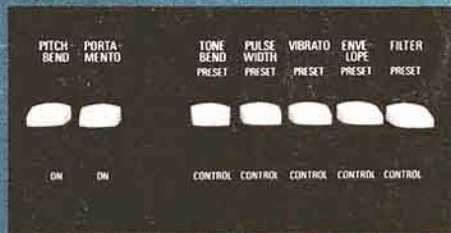

any sound, creating entirely new voices at a touch.

**The envelope—you control time and space.** Complete and effective envelope controls are crucial in any synthesizer. And our ADSR controls allow

**Tone Bend—complete selectivity in tone articulation.** For sensitive variations and combinations of timbre, intensity, and responsiveness, the SY-2 has three Tone Bend controls. It gives you a flowing "wah-wah" effect that adds exotic

**Automatic preset when you need it.** For playing it straight, the SY-2 puts 28 realistic preset voices at your fingertips for an incredibly wide range of orchestral flexibility.

**Or explore the unknown.** But when you really want to take off, the SY-2 has a rainbow of variable effect controls which let you fly places no musician has ever been before.

**For delicate shadings—filter controls.** You can give any note an endless variety of timbre alterations by applying the High-pass or Low-pass filters. You can modify the frequency, resonance, and the high and low harmonics of

Usually found only on the more expensive synthesizers. This SY-2 feature lets you explore a wide range of effects as you vary the strength and intensity of your playing. With STC, subtle nuances of vibrato depth and volume are simple. And that's just the beginning.