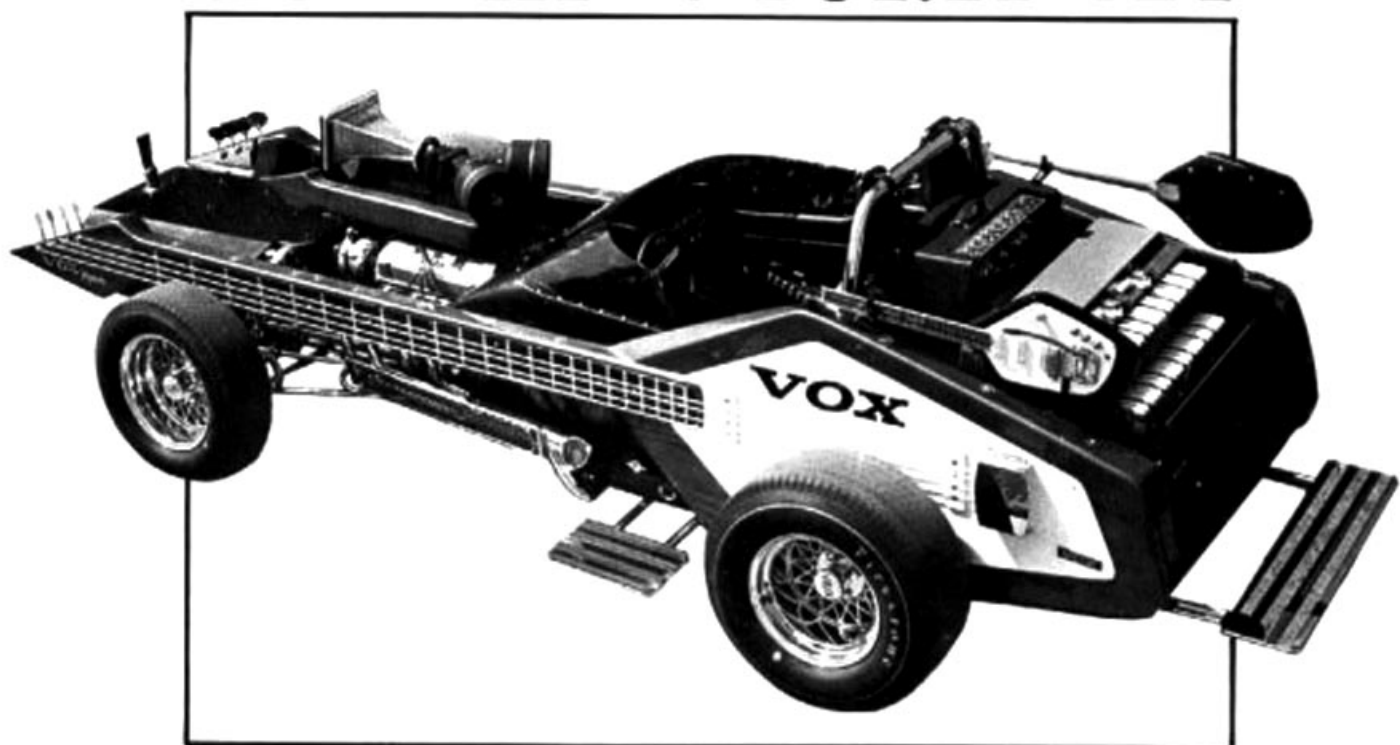

## THE VOXMOBILE!

THE VOXMOBILE — the fastest guitar in the country! You are looking at a dream car that not only travels 175 mph but also turns on! An entire rock 'n roll band can plug in to this vehicle and play through its amplifiers. There is a dual manual continental organ mounted in the rear deck. Also, there are 32 guitar jack inputs all around the car, allowing musicians to play on every side for a 360-degree happening! Hidden in the framework of the car are five 12" speakers and tweeters, an 18" bass speaker, and two main driver speakers. The total power output is rated close to 1000 peak watts! Sound balances are controlled from the dashboard. The high performance 289 cu. in. Ford Cobra engine delivers the power to the rear wheels through a special transmission. The VOXMOBILE is headed for stardom! It is appearing on national TV shows, in motion pictures, automobile shows and teenage fairs across the country! Look for it in your city!