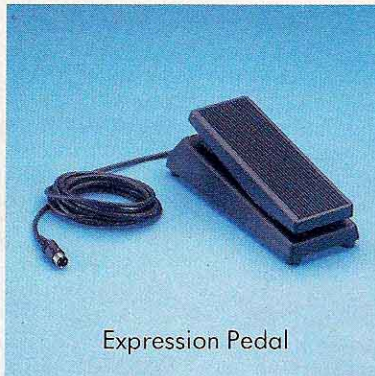

## MK900

MIDI KEYBOARD

When you hear the double generation of one sound on top of itself, or two different sounds, you'll be totally impressed.

Folding  
Support Stand

There really isn't a more feature-packed instrument for the money, especially with a sonic output that any pro would put right up on stage.

The MK900 is that fat!

Expression Pedal

M.I.D.I./Computer Interface

- Assignable Keyboard Split separates two different sounds or allows up to 16 keys playable with one timbre.
- MIDI In and Out/Computer Compatible
- Built-In Rhythms, or Program your own Pattern!
- Transpose, Stereo Detune, Chorus
- Built-In Speakers

- Built-In Real Time Sequencer, 450 Notes, Battery Backed!
- 10 Presets, each with two sound generations, giving a fat, spacious quality.
- Auto-Accompaniment with Multiple Modes
- Automatic Counter Melodies
- 61 Keys... 9 lbs.