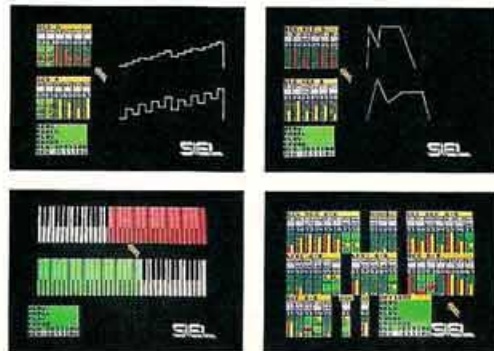

How to build a complete keyboard studio for under \$1500.

The Keyboard

SIEL DK-80

The DK-80 is a dynamic, bi-timbric synthesizer that offers features previously found only on keyboards with significantly higher price points. Included among its unique sonic characteristics are a Real Time, Two Track Sequencer with up to 300 note memory; the ability to split the keyboard to create two six-voice, touch sensitive synths each with their own independent controls; stereo effects and spatiality; full interfacing thru MIDI; 50 internal Pre-Sets (10 of which are programmable) with additional voice capabilities through external ROM & RAM cartridges; programmable multi-function foot pedal.

The DK-80. At only \$995, it's easily the most affordably complete synthesizer on the market today.

The Software

SIEL SOFTWARE DIVISION

Siel is very different from many synthesizer manufacturers in that we actually write our own software. There are several programs now available for use with a Commodore 64 and your Siel keyboard studio. Among these are the DK-80 Graphics Editor for detailed programming of your keyboard, our Sequencer Program providing control of up to 16 instruments thru MIDI, plus real time recording and storage, and our Data Base Management that collects, groups and shuffles up to 250 voices.

Siel Software. Proof that we take our technology very seriously.

The Expander

SIEL EXPANDER 80

The Expander 80 is like getting a second DK-80 without the keys. It's onboard functions duplicate those of our synthesizer, allowing any keyboard its used with to enjoy the sonic versatility of the DK-80. Among these features are a Real Time, Two Track Sequencer; 8 voices, usable in single or split (4 + 4) mode with independent controls; 50 internal Pre-Sets with ROM & RAM external cartridge expansion; programmable multi-function pedal.