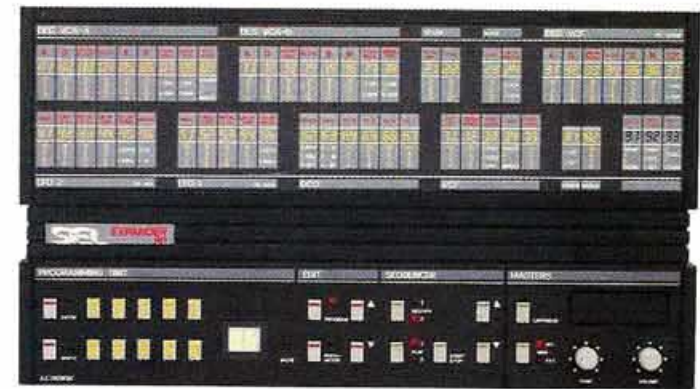

How to build a complete keyboard studio for under \$1500.

The Keyboard

SIEL DK-80

The DK-80 is a dynamic, bi-timbric synthesizer that offers features previously found only on keyboards with significantly higher price points. Included among its unique sonic characteristics are a Real Time, Two Track Sequencer with up to 300 note memory; the ability to split the keyboard to create two six-voice, touch sensitive synths each with their own independent controls; stereo effects and spatiality; full interfacing thru MIDI; 50 internal Pre-Sets (10 of which are programmable) with additional voice capabilities through external ROM & RAM cartridges; programmable multi-function foot pedal.

The DK-80. At only \$995, it's easily the most affordably complete synthesizer on the market today.

The Software

SIEL SOFTWARE DIVISION

Siel is very different from many synthesizer manufacturers in that we actually write our own software. There are several programs now available for use with a Commodore 64 and your Siel keyboard studio. Among these are the DK-80 Graphics Editor for detailed programming of your keyboard, our Sequencer Program providing control of up to 16 instruments thru MIDI, plus real time recording and storage, and our Data Base Management that collects, groups and shuffles up to 250 voices.

Siel Software. Proof that we take our technology very seriously.

The Expander

SIEL EXPANDER 80

The Expander 80 is like getting a second DK-80 without the keys. It's onboard functions duplicate those of our synthesizer, allowing any keyboard its used with to enjoy the sonic versatility of the DK-80. Among these features are a Real Time, Two Track Sequencer; 8 voices, usable in single or split (4 + 4) mode with independent controls; 50 internal Pre-Sets with ROM & RAM external cartridge expansion; programmable multi-function pedal.