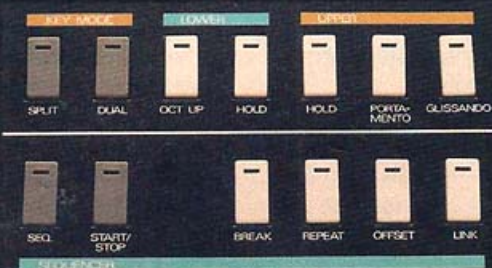

PERFORMANCE PLUS

Kawai's exciting new SX-240 is everything you need in a professional synthesizer. The SX-240 is **8 voice polyphonic** (not 6) with **2 oscillators per note** for that big, fat, rich sound. The SX-240 is the **ONLY** keyboard in its price range that features a **split keyboard** (2-6, 4-4, 6-2 assignable polyphonicity) and an 8-bank 1500 note **real time polyphonic sequencer** (with clock input for drum machines).

The SX-240 also boasts a user friendly programming system featuring an **LED alpha-numeric readout** that gives you **exact** information about how your machine is programmed (no "mystery"

patches here). Kawai's unique **cursor control system** makes programming and editing your patches simpler than ever before. The SX-240 also features **MIDI-IN, OUT** and **THRU**, and will function on all sixteen MIDI channels.

Select Kawai MI Dealerships are available in some areas. For further information contact: MI Department, Kawai America Corp. You'll be truly amazed at how affordable and profitable

Kawai technology can be!

Kawai America Corporation
24200 S. Vermont Ave., Harbor City, CA 90710

KAWAI
The Master Builder