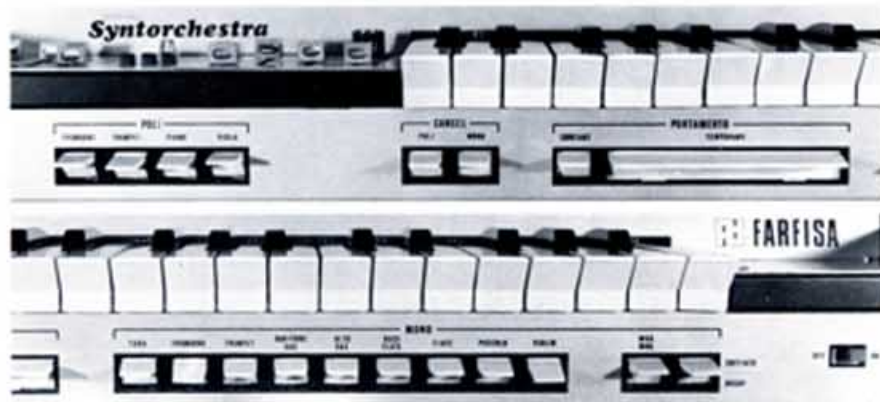

F FARFISA S.p.A.
IS A SUBSIDIARY
OF LEAR SIEGLER, Inc.