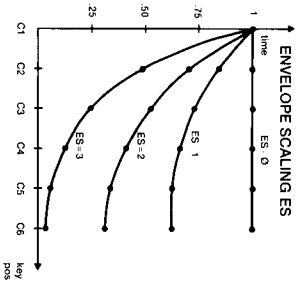

OSCILLATOR CONTROLS	
1	RELATIVE FREQUENCY
2	DETUNE
3	ENVEL. ATTACK RATE ar
4	ENVEL. DECAY RATE dr
5	ENVEL. SUSTAIN LEVEL sr
6	ENVEL. SUSTAIN RATE sr
7	ENVEL. RELEASE RATE rr
8	ENVEL. SCALING ES
9	LEVEL
10	LEVEL SCALING SIGN
11	LEVEL SCALING AMOUNT LS
12	KEY VELOCITY SENSITIVITY

SOUND CONTROLS	
21	OSCILLATOR COMBINATION
22	FEEDBACK
23	OCTAVE
24	SEMITONE TRANSPOSE
25	DETUNE
26	PITCH ENVELOPE ATTACK
27	PITCH ENVELOPE DECAY
28	PITCH ENVELOPE LEVEL
29	PITCH ENVELOPE TYPE
30	VIBRATO WAVE ~ <input type="checkbox"/> <input type="checkbox"/> RND
31	VIBRATO SPEED
32	VIBRATO DEPTH
33	VIBRATO DELAY TIME
34	VIBRATO DEPTH M.C. SENS.
35	REPEAT
36	CHORUS
37	LEVEL
38	