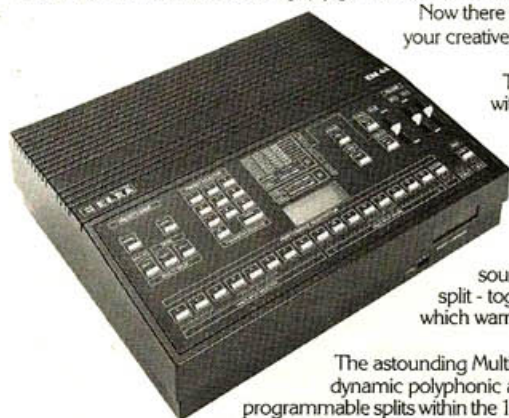

Professional
ELKA

ELKA - MAKING MIDI WORK FOR YOU!

ELKA-ORLA (UK) LTD. 3/5 Fourth Avenue, Bluebridge Industrial Estate, Halstead, Essex, CO9 2SY. Tel: 0787 475325
I'm impressed! Please rush me details of the ELKA Professional EK/EM series and tell me who my nearest dealer is.

My name is: _____

I live at: _____

Post Code _____ im