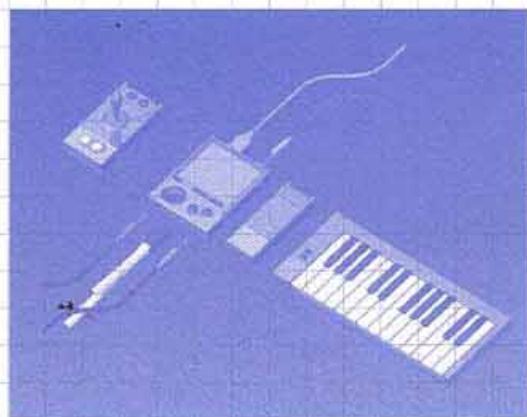

TE-01A

INSIDE ELEKTRON UNRELEASED PHOTOS

elektron™ ELECTRONIC SYNTHETIC INSTRUMENTS