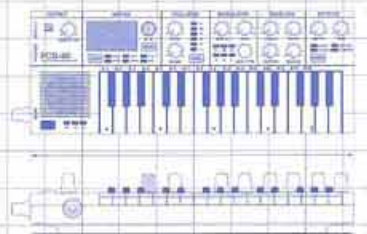

TE-01A

INSIDE ELEKTRON UNRELEASED PHOTOS

elektron™ ELECTRONIC SYNTHETIC INSTRUMENTS