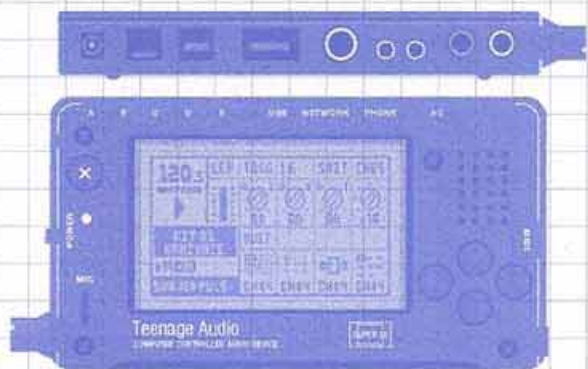

TE-01A

INSIDE ELEKTRON UNRELEASED PHOTOS

elektron™ ELECTRONIC SYNTHETIC INSTRUMENTS