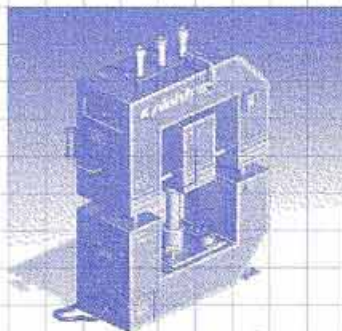

TE-01A

INSIDE ELEKTRON UNRELEASED PHOTOS

elektron™ ELECTRONIC SYNTHETIC INSTRUMENTS