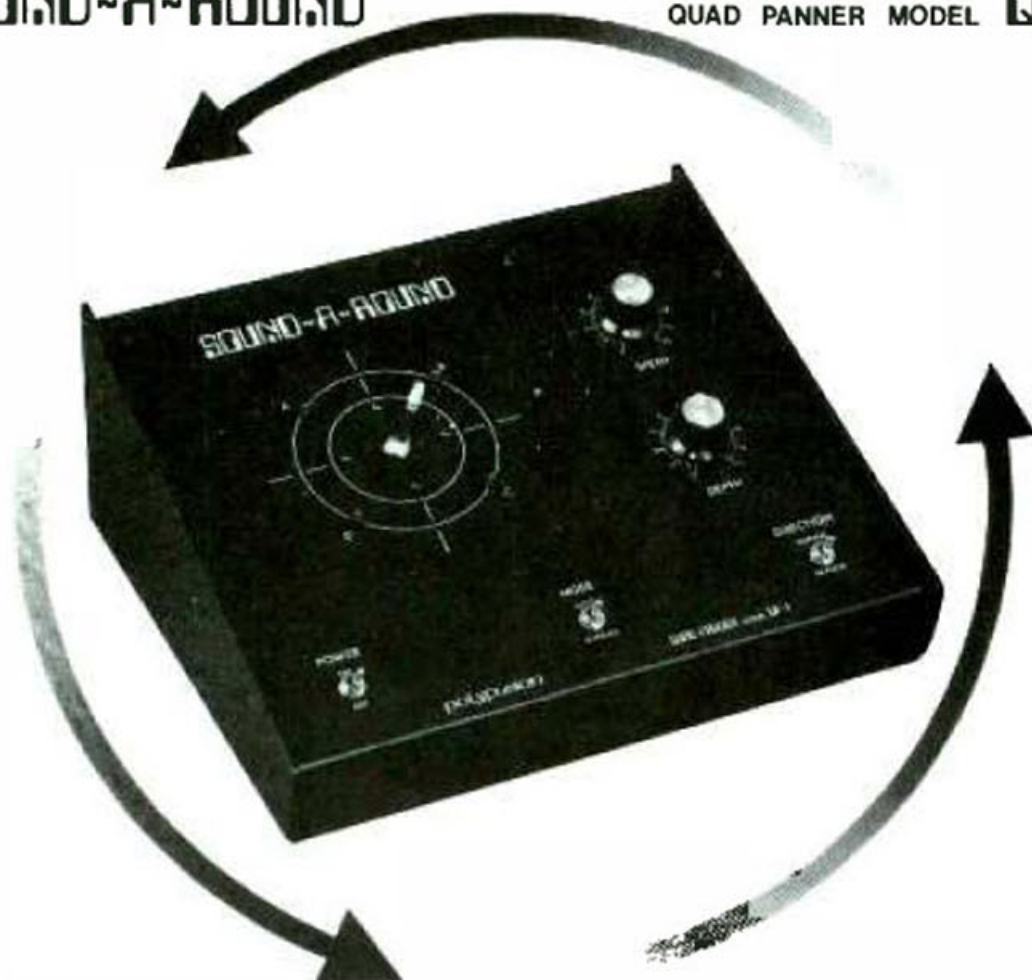

SOUND~A~ROUND

QUAD PANNER MODEL **QP-1**

The SOUND-A-ROUND can turn your quad system into a dynamic, moving sound environment.

From a sublimely slow shift of sound from channel to channel to a neck wrenching spin, you can precisely control the speed of revolution with either the panel control or optional foot pedal

From barely perceptible changes in loudness to a blatant jumping effect from channel to channel, the depth can be controlled with either the panel control or optional foot pedal

The direction of revolution can be instantly reversed with a switch.

Four LEDs let you know what the SOUND-A-ROUND is doing for you—indicating speed, direction, and channel levels.

A joystick control allows you to precisely maneuver the sound by hand if you prefer.

The SOUND-A-ROUND is available in the standard one input to four output configuration and also in two and four input versions.