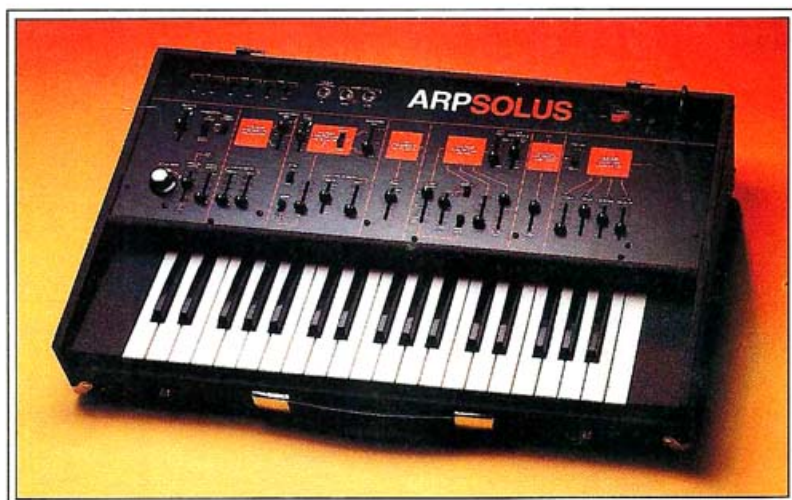

NOW YOU DON'T HAVE TO BE RICH AND FAMOUS TO OWN AN ARP.

Introducing ARP's new Solus, the world-class synthesizer that gives you the same sound quality, versatility and reliability of the ARP live performance, lead-line synthesizers, at a price almost anyone can afford.

SOLUS: THE FEATURES YOU'D EXPECT FROM ARP, AT A PRICE YOU WOULDN'T.

SOUND When you buy a synthesizer, sound quality is the key. The Solus has two oscillators so you get the fat, electronic lead-line sound you want. Their mixable sawtooth and pulse wave outputs can be phase-synced to produce a wide range of classic electronic sounds. And the four-pole filter can be modulated with inverted ADSR for special effects. **CONTROL** The Solus has a complete four-function envelope generator so you get total control over articulation. Attack, decay, sustain and release. That's one more articulation feature than you get with many

synthesizers. And a lot more control. **RANGE** Unlike many comparably-priced synthesizers, the Solus has a full three-octave keyboard. And the keyboard can be transposed up or down an octave — quickly during live performance — for even greater range.