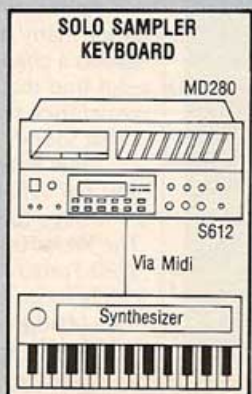

Enclosed is my $10.00 or Charge Card information for an AKAI T-shirt & Demo Sampler™ Tape from the AKAI Guy!

Name _____
Address _____
City _____ State _____
Zip _____
Size XL ☐ L ☐ M ☐ S ☐
VISA # _____
MASTERCARD # _____
EXP. Date _____