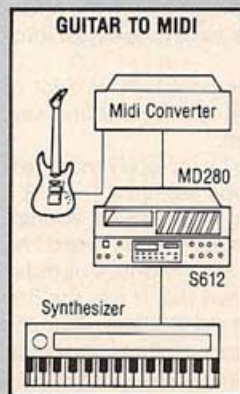

Enclosed is my $10.00 or Charge Card information for an AKAI T-shirt & Demo Sampler™ Tape from the AKAI Guy!

Name _____
Address _____
City _____ State _____
Zip _____
Size XL ☐ L ☐ M ☐ S ☐
VISA # _____
MASTERCARD # _____
EXP. Date _____