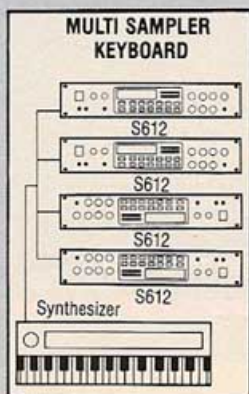

Enclosed is my $10.00 or Charge Card information for an AKAI T-shirt & Demo Sampler™ Tape from the AKAI Guy!

Name _____
Address _____
City _____ State _____
Zip _____
Size XL ☐ L ☐ M ☐ S ☐
VISA # _____
MASTERCARD # _____
EXP. Date _____