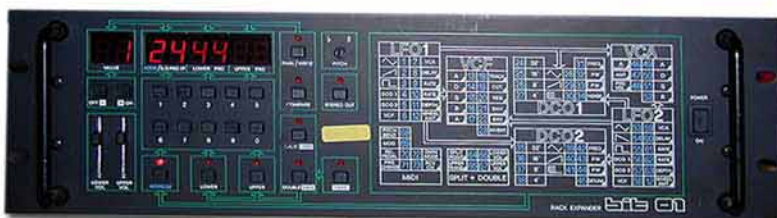

BIT 99 blanc
BIT Challenging Technology

BIT 99 noir
BIT Challenging Technology

BIT 99 noir LEM

BIT 01 noir
BIT Challenging Technology

BIT 01 rack noir
BIT Challenging Technology

BIT 01 rack blanc
BIT Challenging Technology

general
 electro music
...BY LEM

BIT 99

**Analoger Sound
 in digitaler Perfektion:
 61 Tasten, 6 stimmig,
 2 DCO's, VCF, VCA,
 2 Hüllkurvengeneratoren pro
 Stimme! Anschlagdynamisch,
 99 Programme,
 Split-Funktionen, MIDI etc.**

BIT MMK

**MASTERKEYBOARD - Professionelle MIDI-Steuerzentrale:
 72 Tasten, Dynamik, Aftertouch, 3 Splitzonen,
 64 Programme, ausgefeilter MIDI-Sequencer (8 Sequenzen,
 4 polyphone Tracks, Song Funktion, Speicherkapazität über
 4000 Töne, Sync. to Tape uvm.)**

BIT 99 - BIT MMK noir
LEM

The **UNIQUE DBM** Tells'em *All* Where To Go!...

The **UNIQUE DBM**
 Midi Master Keyboard
 can control any Midi
 Keyboard / Expander Set-Up.

- 72 note weighted keyboard
- 64 programmable patches
- Up to 3 totally independent Midi channels are programmable for each patch
- 3 programmable splits with overlap capability
- Programmable aftertouch can be assigned to affect pitch or modulation regardless of synth/expander ability to read aftertouch.
- Programmable velocity and transpose
- 2 independent assignable Midi outs for minimal time delay
- PLUS . . . A 4,000 NOTE 4-TRACK MIDI SEQUENCER WITH FULL-BLOWN FEATURES IS BUILT-IN!**
- All this at a very reasonable price.