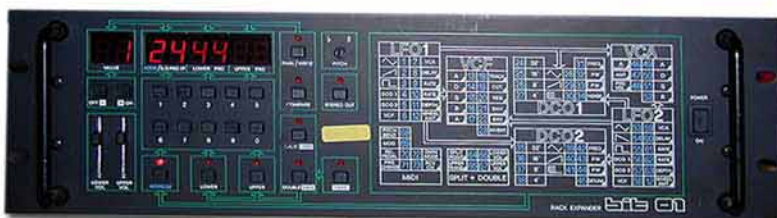

**BIT 99 blanc**  
BIT Challenging Technology

**BIT 99 noir**  
BIT Challenging Technology

**BIT 99 noir LEM**

**BIT 01 noir**  
BIT Challenging Technology

**BIT 01 rack noir**  
BIT Challenging Technology

**BIT 01 rack blanc**  
*BIT Challenging Technology*

general  
 electro music  
**...BY LEM**

**BIT 99**

**Analoger Sound  
 in digitaler Perfektion:  
 61 Tasten, 6 stimmig,  
 2 DCO's, VCF, VCA,  
 2 Hüllkurvengeneratoren pro  
 Stimme! Anschlagdynamisch,  
 99 Programme,  
 Split-Funktionen, MIDI etc.**

**BIT MMK**

**MASTERKEYBOARD - Professionelle MIDI-Steuerzentrale:  
 72 Tasten, Dynamik, Aftertouch, 3 Splitzonen,  
 64 Programme, ausgefeilter MIDI-Sequencer (8 Sequenzen,  
 4 polyphone Tracks, Song Funktion, Speicherkapazität über  
 4000 Töne, Sync. to Tape uvm.)**

# The **UNIQUE DBM** Tells'em *All* Where To Go!...

The **UNIQUE DBM**  
 Midi Master Keyboard  
 can control any Midi  
 Keyboard / Expander Set-Up.

- 72 note weighted keyboard
  - 64 programmable patches
  - Up to 3 totally independent Midi channels are programmable for each patch
  - 3 programmable splits with overlap capability
  - Programmable aftertouch can be assigned to affect pitch or modulation regardless of synth/expander ability to read aftertouch.
  - Programmable velocity and transpose
  - 2 independent assignable Midi outs for minimal time delay
- PLUS . . . A 4,000 NOTE 4-TRACK MIDI SEQUENCER WITH FULL-BLOWN FEATURES IS BUILT-IN!**
- All this at a very reasonable price.